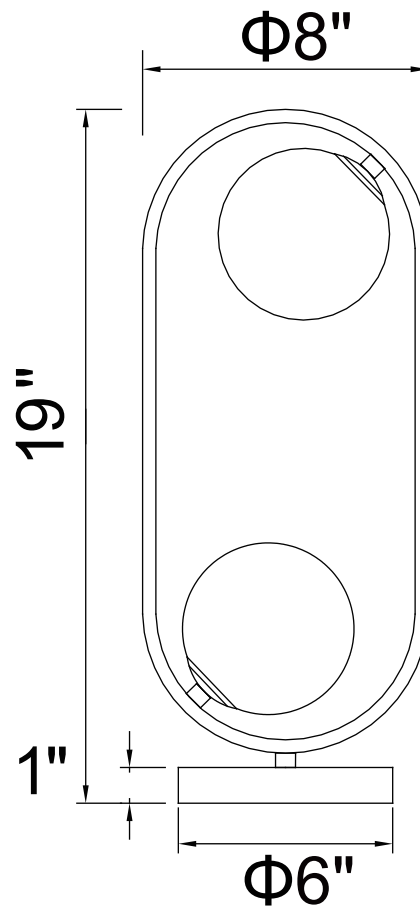

PROJECT: _____

FIXTURE TYPE: _____

LOCATION: _____

CONTACT/PHONE: _____

Item	1212T8-2-169
Collection	CELESTE
Finish	Medallion Gold
Glass	Frosted
Crystal	-----
Input	120V AC,60HZ,AC

Shade	-----
Length/Dia.	8"
Width/Ext.	8"
Height	19"
Maximum	-----
Lumens	-----

Light Source	LED G9
Bulb Info.	2×5W
Included	-----
Dimmable	Yes
Color	-----
Weight	-----