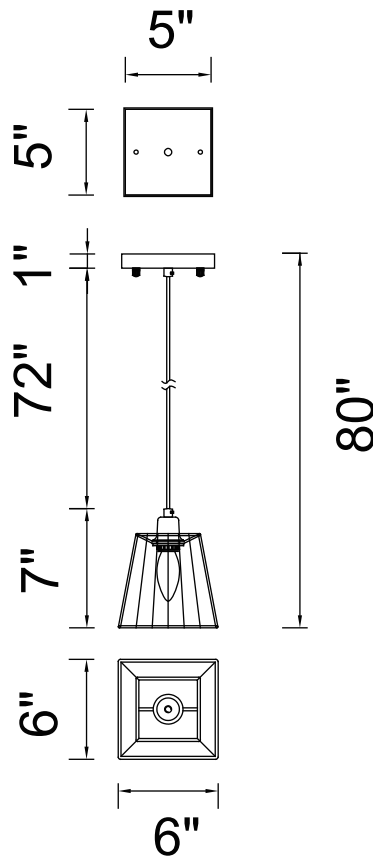

PROJECT: _____
 FIXTURE TYPE: _____
 LOCATION: _____
 CONTACT/PHONE: _____

Item	5456P6C-1
Collection	TILLY
Finish	Chrome+White
Glass	-----
Crystal	-----
Input	120V AC,60HZ,AC

Shade	White
Length/Dia.	6"
Width/Ext.	6"
Height	7"
Maximum	80"
Lumens	-----

Light Source	E12
Bulb Info.	1×60W
Included	-----
Dimmable	Yes
Color	-----
Weight	