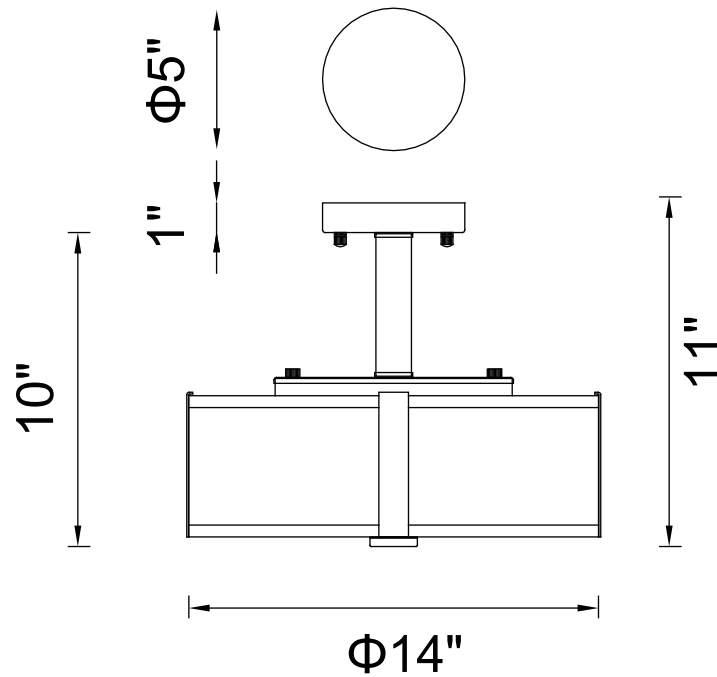

PROJECT: \_\_\_\_\_  
 FIXTURE TYPE: \_\_\_\_\_  
 LOCATION: \_\_\_\_\_  
 CONTACT/PHONE: \_\_\_\_\_

Item	5571P14C-R
Collection	LUCIE
Finish	Chrome
Glass	Frosted
Crystal	-----
Input	120V AC,60HZ,AC

Shade	-----
Length/Dia.	14"
Width/Ext.	-----
Height	11"
Maximum	-----
Lumens	-----

Light Source	E26
Bulb Info.	3×60W
Included	-----
Dimmable	Yes
Color	-----
Weight	