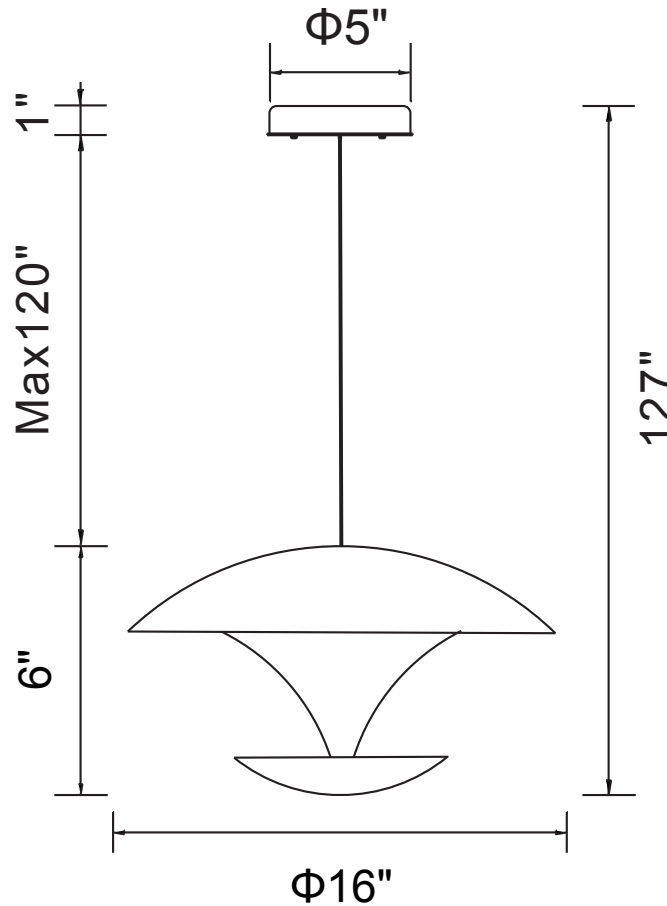

PROJECT: \_\_\_\_\_

FIXTURE TYPE: \_\_\_\_\_

LOCATION: \_\_\_\_\_

CONTACT/PHONE: \_\_\_\_\_

Item	7102P16-1-171
Collection	AVIVA
Finish	Black
Glass	-----
Crystal	-----
Input	120V AC,60HZ,AC

Shade	-----
Length/Dia.	16"
Width/Ext.	-----
Height	6"
Maximum	127"
Lumens	850

Light Source	LED
Bulb Info.	25W
Included	-----
Dimmable	Yes
Color	3000K
Weight	