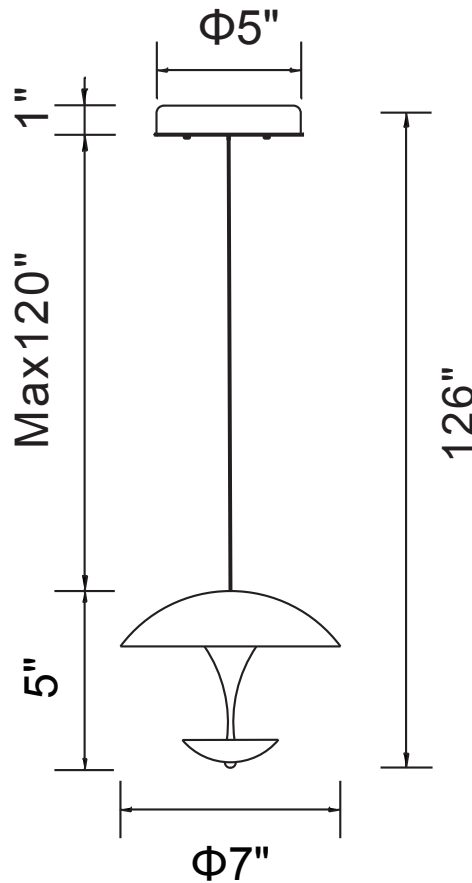

PROJECT: _____

FIXTURE TYPE: _____

LOCATION: _____

CONTACT/PHONE: _____

Item	7102P7-1-171
Collection	AVIVA
Finish	Black
Glass	-----
Crystal	-----
Input	120V AC,60HZ,AC

Shade	-----
Length/Dia.	8"
Width/Ext.	-----
Height	5"
Maximum	126"
Lumens	580

Light Source	LED
Bulb Info.	12W
Included	-----
Dimmable	Yes
Color	3000K
Weight	