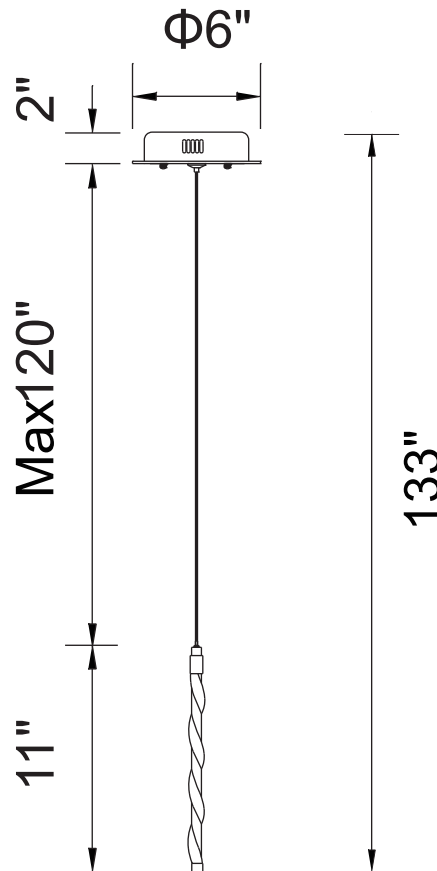

PROJECT: _____

FIXTURE TYPE: _____

LOCATION: _____

CONTACT/PHONE: _____

| | |
|------------|-----------------|
| Item | 7122P6-1-601 |
| Collection | AEGEUS |
| Finish | Chrome |
| Glass | ----- |
| Crystal | Clear |
| Input | 120V AC,60HZ,AC |

| | |
|-------------|-------|
| Shade | ----- |
| Length/Dia. | 6" |
| Width/Ext. | ----- |
| Height | 11" |
| Maximum | 133" |
| Lumens | 290 |

| | |
|--------------|-------|
| Light Source | LED |
| Bulb Info. | 6W |
| Included | ----- |
| Dimmable | Yes |
| Color | 3000K |
| Weight | |