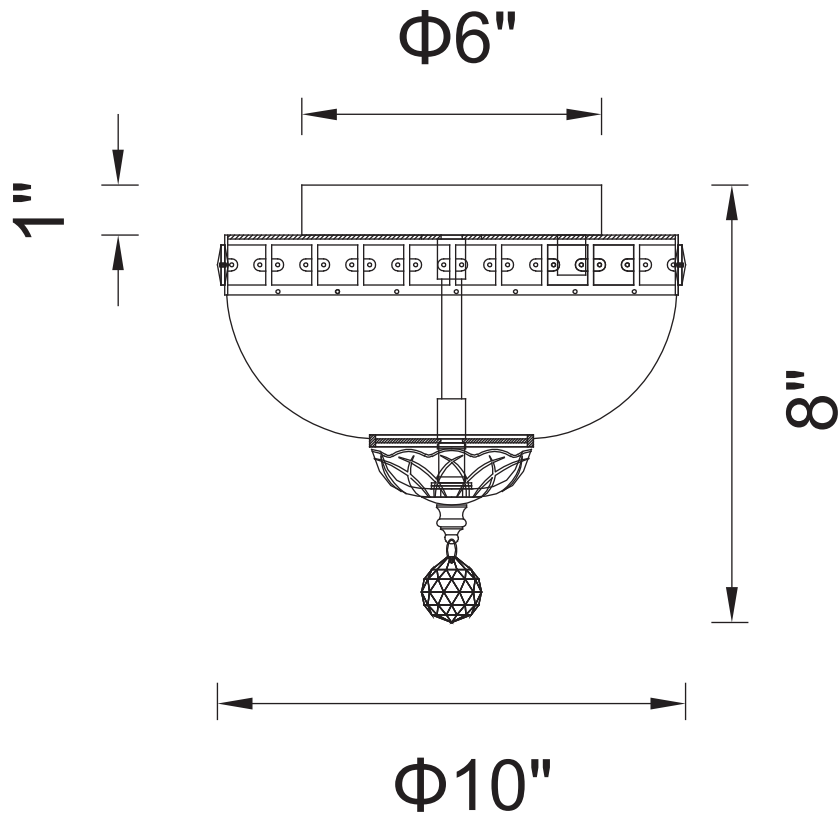

PROJECT: _____

FIXTURE TYPE: _____

LOCATION: _____

CONTACT/PHONE: _____

Item	8003C10C
Collection	STEFANIA
Finish	Chrome
Glass	-----
Crystal	Clear
Input	120V AC,60HZ,AC

Shade	-----
Length/Dia.	10"
Width/Ext.	-----
Height	8"
Maximum	-----
Lumens	-----

Light Source	E12
Bulb Info.	2×60W
Included	-----
Dimmable	Yes
Color	-----
Weight	