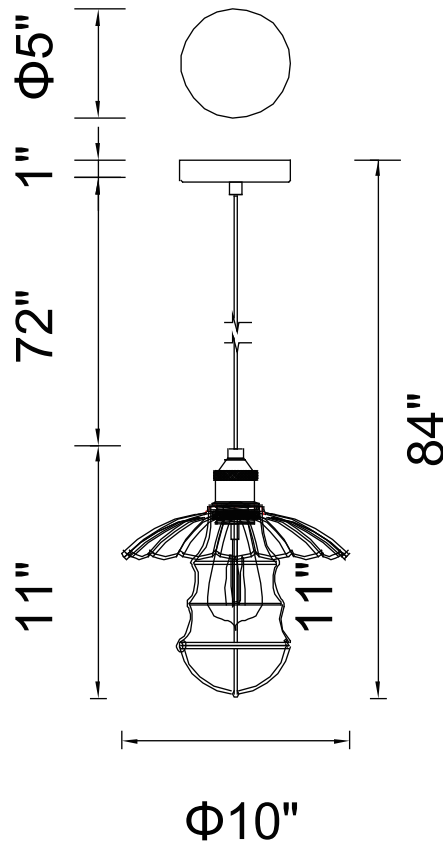

PROJECT: \_\_\_\_\_

FIXTURE TYPE: \_\_\_\_\_

LOCATION: \_\_\_\_\_

CONTACT/PHONE: \_\_\_\_\_

Item	9640P10-1-101
Collection	AMUR
Finish	Black
Glass	-----
Crystal	-----
Input	120V AC,60HZ,AC

Shade	-----
Length/Dia.	10"
Width/Ext.	-----
Height	11"
Maximum	84"
Lumens	-----

Light Source	E26
Bulb Info.	1×60W
Included	-----
Dimmable	Yes
Color	-----
Weight	