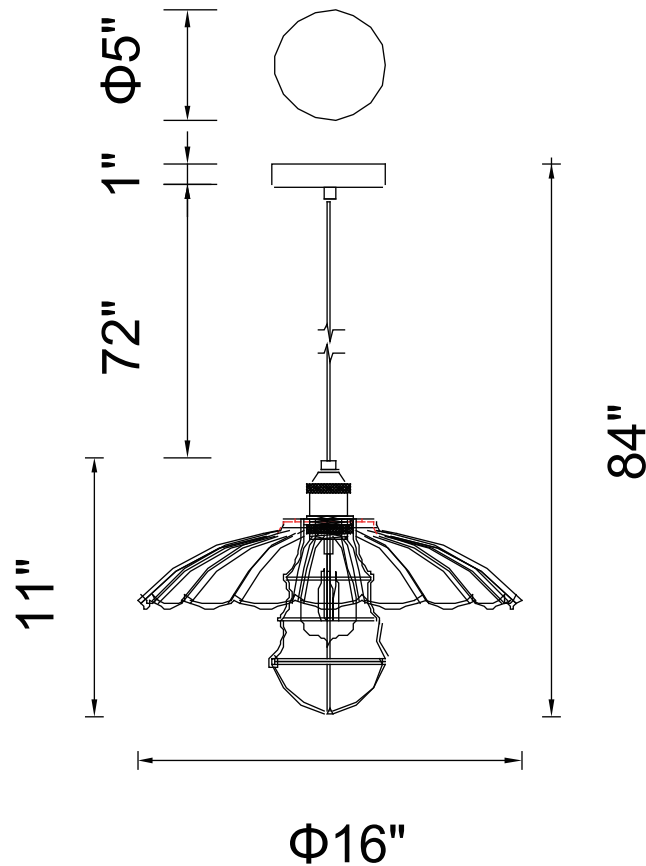

PROJECT: _____

FIXTURE TYPE: _____

LOCATION: _____

CONTACT/PHONE: _____

Item	9640P16-1-101
Collection	AMUR
Finish	Black
Glass	-----
Crystal	-----
Input	120V AC,60HZ,AC

Shade	-----
Length/Dia.	16"
Width/Ext.	-----
Height	11"
Maximum	84"
Lumens	-----

Light Source	E26
Bulb Info.	1×60W
Included	-----
Dimmable	Yes
Color	-----
Weight	