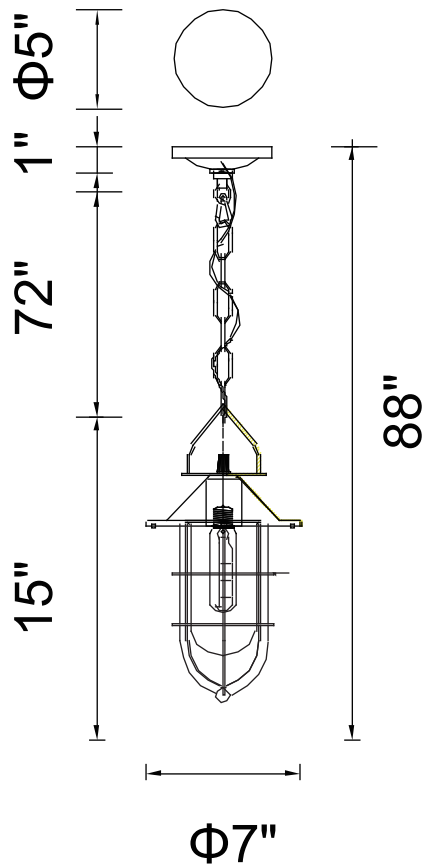

PROJECT: _____

FIXTURE TYPE: _____

LOCATION: _____

CONTACT/PHONE: _____

Item	9642P7-1-101
Collection	RHINE
Finish	Black
Glass	-----
Crystal	-----
Input	120V AC,60HZ,AC

Shade	-----
Length/Dia.	7"
Width/Ext.	-----
Height	15"
Maximum	88"
Lumens	-----

Light Source	E26
Bulb Info.	1×60W
Included	-----
Dimmable	Yes
Color	-----
Weight	