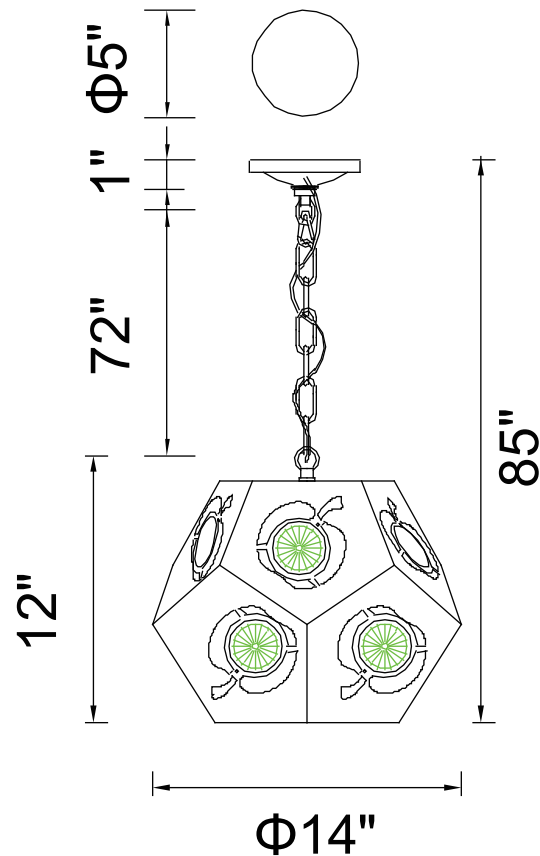

PROJECT: _____

FIXTURE TYPE: _____

LOCATION: _____

CONTACT/PHONE: _____

Item	9730P14-1-212
Collection	SASHA
Finish	BlacBlackened Bronzek
Glass	-----
Crystal	-----
Input	120V AC,60HZ,AC

Shade	-----
Length/Dia.	14"
Width/Ext.	-----
Height	12"
Maximum	85"
Lumens	-----

Light Source	E26
Bulb Info.	1×60W
Included	-----
Dimmable	Yes
Color	-----
Weight	