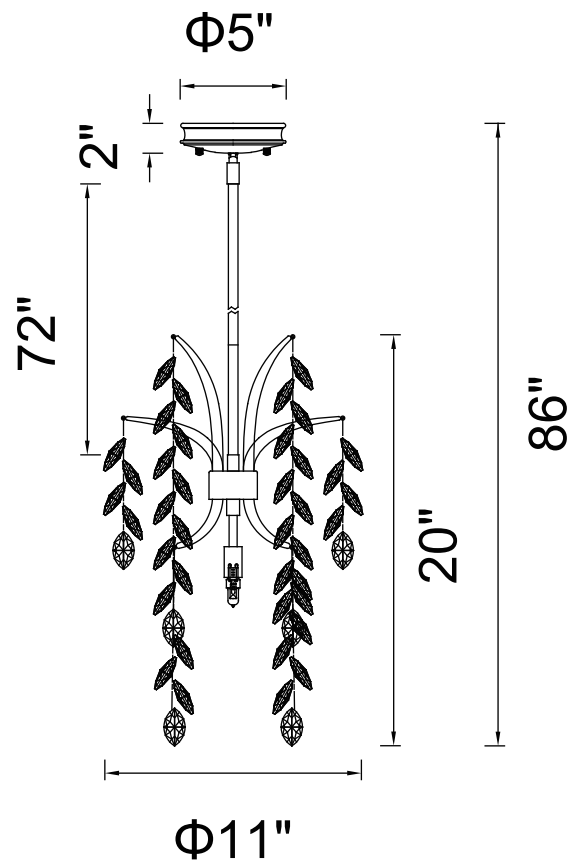

PROJECT: _____

FIXTURE TYPE: _____

LOCATION: _____

CONTACT/PHONE: _____

Item	9885P11-1-183
Collection	NAPAN
Finish	Silver Mist
Glass	-----
Crystal	Clear
Input	120V AC,60HZ,AC

Shade	-----
Length/Dia.	11"
Width/Ext.	-----
Height	20"
Maximum	86"
Lumens	-----

Light Source	G9
Bulb Info.	1×40W
Included	-----
Dimmable	Yes
Color	-----
Weight	