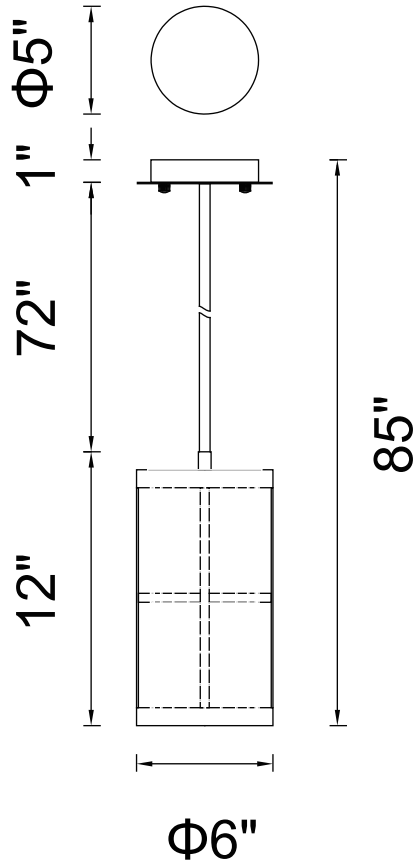

PROJECT: _____
 FIXTURE TYPE: _____
 LOCATION: _____
 CONTACT/PHONE: _____

Item	9930P6-1-209
Collection	MANITO
Finish	Pewter
Glass	-----
Crystal	-----
Input	120V AC,60HZ,AC

Shade	-----
Length/Dia.	6"
Width/Ext.	-----
Height	12"
Maximum	85"
Lumens	-----

Light Source	E26
Bulb Info.	1x60W
Included	-----
Dimmable	Yes
Color	-----
Weight	