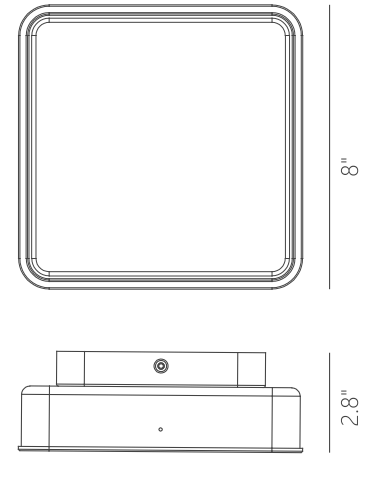

PROJECT			
DATE		TYPE	

PC111080-SDG

PC111080-MH

PC111080-DT

PAN

Material:
Aluminum

Decorative Difusser:
Acrylic

Finishes:
DT - Deep Taupe
MH - Matte White
SDG - Satin Dark Gray