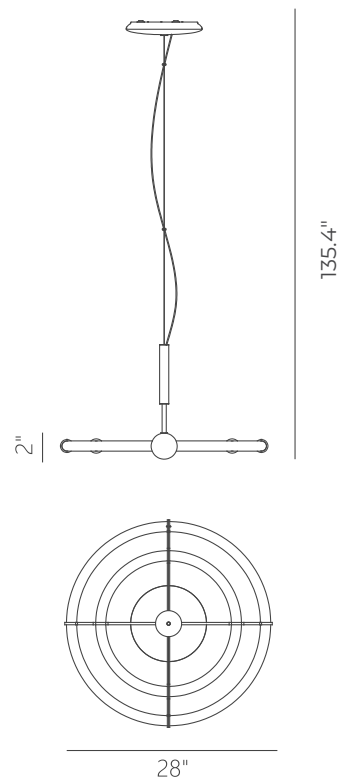

## ORBIT

**Materials:**  
Steel, Acrylic

**Illuminating Shade:**  
Acrylic

**Finish:**  
CM - Chrome

**Color Temp.:**  
3000K

**CRI (Ra):**  
≥90

**LED Rated Life:**  
≈50,000 Hours

**Dimming:**  
100% - 10%

	<b>PP020154</b>
<b>Wattage:</b>	65W
<b>Voltage:</b>	100~130V
<b>Total Lumens:</b>	5250
<b>Delivered Lumens:</b>	2279

Dimmable with ELV or TRIAC Dimmer (Not Included)

PageOne Furnishing & Lighting Co., Ltd.