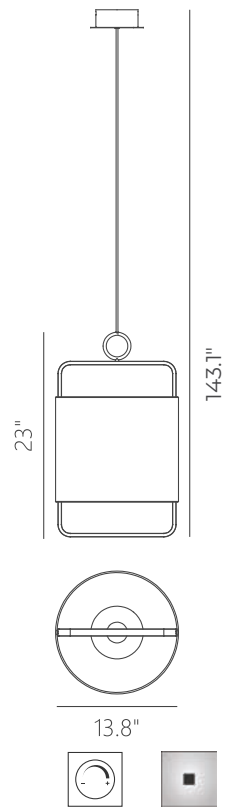

<b>PROJECT</b>			
<b>DATE</b>		<b>TYPE</b>	

PP020242-MB/CW

## MINIMALISM

<b>Materials:</b> Steel, Fabric	<b>Color Temp.:</b> 3000K
<b>Lamp Shade:</b> CW - Cream White	<b>CRI (Ra):</b> ≥90
<b>Finish:</b> MB - Matte Black	<b>LED Rated Life:</b> ≈50,000 Hours
	<b>Dimming:</b> 100% - 10%

	<b>PP020242</b>
<b>Wattage:</b>	15W
<b>Voltage:</b>	100~130V
<b>Total Lumens:</b>	1200
<b>Delivered Lumens:</b>	521

Dimmable with ELV or TRIAC Dimmer (Not Included)