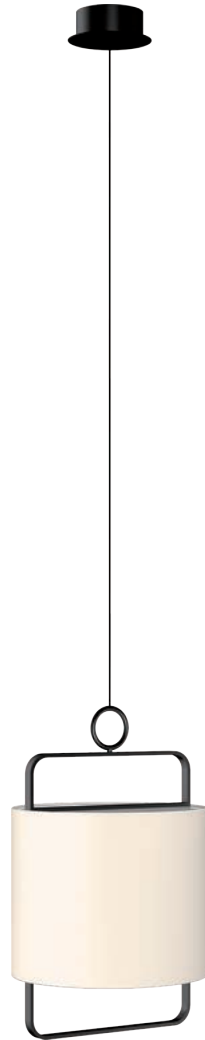

<b>PROJECT</b>			
<b>DATE</b>		<b>TYPE</b>	

PP020242-MB/CW

## MINIMALISM

<b>Materials:</b> Steel, Fabric	<b>Color Temp.:</b> 3000K
<b>Lamp Shade:</b> CW - Cream White	<b>CRI (Ra):</b> ≥90
<b>Finish:</b> MB - Matte Black	<b>LED Rated Life:</b> ≈50,000 Hours
	<b>Dimming:</b> 100% - 10%

	<b>PP020242</b>
<b>Wattage:</b>	15W
<b>Voltage:</b>	100~130V
<b>Total Lumens:</b>	1200
<b>Delivered Lumens:</b>	521

Dimmable with ELV or TRIAC Dimmer (Not Included)