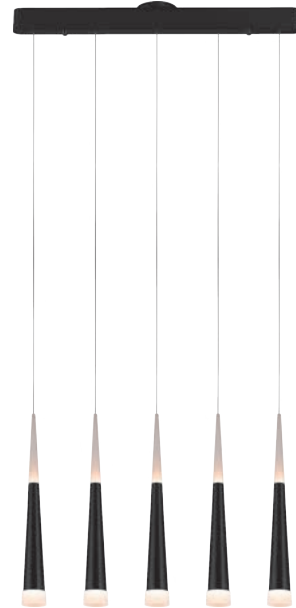

PROJECT			
DATE		TYPE	

PP120102-AL

PP120102-BG

PP120102-SDG

METEOR

Materials:
Steel, Aluminum

Lamp Shade:
Acrylic

Finishes:
AL - Brushed Aluminum
BG - Brushed Gold
SDG - Satin Dark Gray

Color Temp.:
3000K

CRI (Ra):
≥90

LED Rated Life:
≈50,000 Hours

Dimming:
100% - 10%

PP120102

Wattage: 30W (5-light)
Voltage: 100~130V
Total Lumens: 3150
Delivered Lumens: 1367

Dimmable with ELV or TRIAC Dimmer (Not Included)