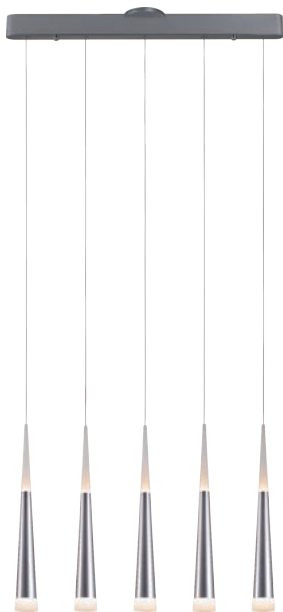

PROJECT			
DATE		TYPE	

PP120102-AL

PP120102-BG

PP120102-SDG

METEOR

Materials:
Steel, Aluminum

Lamp Shade:
Acrylic

Finishes:
AL - Brushed Aluminum
BG - Brushed Gold
SDG - Satin Dark Gray

Color Temp.:
3000K

CRI (Ra):
≥90

LED Rated Life:
≈50,000 Hours

Dimming:
100% - 10%

PP120102

Wattage: 30W (5-light)
Voltage: 100~130V
Total Lumens: 3150
Delivered Lumens: 1367

Dimmable with ELV or TRIAC Dimmer (Not Included)