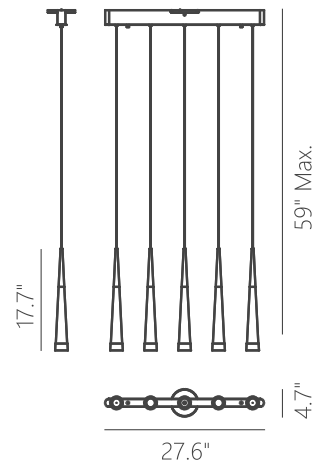

PROJECT			
DATE		TYPE	

PP120102-AL

PP120102-BG

PP120102-SDG

METEOR

Materials:
Steel, Aluminum

Lamp Shade:
Acrylic

Finishes:
AL - Brushed Aluminum
BG - Brushed Gold
SDG - Satin Dark Gray

Color Temp.:
3000K

CRI (Ra):
≥90

LED Rated Life:
≈50,000 Hours

Dimming:
100% - 10%

PP120102

Wattage: 30W (5-light)
Voltage: 100~130V
Total Lumens: 3150
Delivered Lumens: 1367

Dimmable with ELV or TRIAC Dimmer (Not Included)