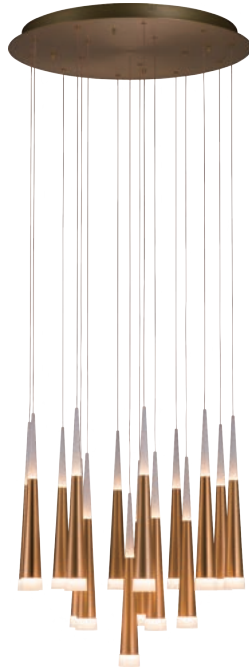

<b>PROJECT</b>			
<b>DATE</b>		<b>TYPE</b>	

PP120105-AL

PP120105-BG

PP120105-SDG

25.6"

## METEOR

**Materials:**  
Steel, Aluminum

**Lamp Shade:**  
Acrylic

**Finishes:**  
AL - Brushed Aluminum  
BG - Brushed Gold  
SDG - Satin Dark Gray

**Color Temp.:**  
3000K

**CRI (Ra):**  
≥90

**LED Rated Life:**  
≈50,000 Hours

**Dimming:**  
100% - 10%

**PP120105**

**Wattage:** 96W (16-light)  
**Voltage:** 100~130V  
**Total Lumens:** 8640  
**Delivered Lumens:** 3750

Dimmable with ELV or TRIAC Dimmer (Not Included)

PageOne Furnishing & Lighting Co., Ltd.