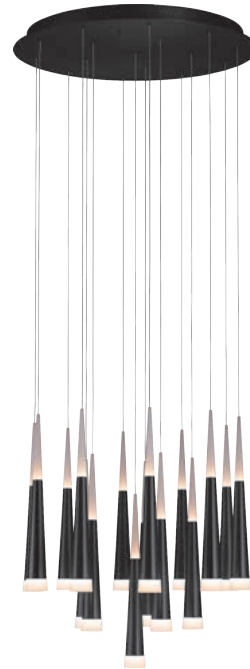

<b>PROJECT</b>			
<b>DATE</b>		<b>TYPE</b>	

PP120105-AL

PP120105-BG

PP120105-SDG

25.6"

## METEOR

**Materials:**  
Steel, Aluminum

**Lamp Shade:**  
Acrylic

**Finishes:**  
AL - Brushed Aluminum  
BG - Brushed Gold  
SDG - Satin Dark Gray

**Color Temp.:**  
3000K

**CRI (Ra):**  
≥90

**LED Rated Life:**  
≈50,000 Hours

**Dimming:**  
100% - 10%

**PP120105**

**Wattage:** 96W (16-light)  
**Voltage:** 100~130V  
**Total Lumens:** 8640  
**Delivered Lumens:** 3750

Dimmable with ELV or TRIAC Dimmer (Not Included)

PageOne Furnishing & Lighting Co., Ltd.