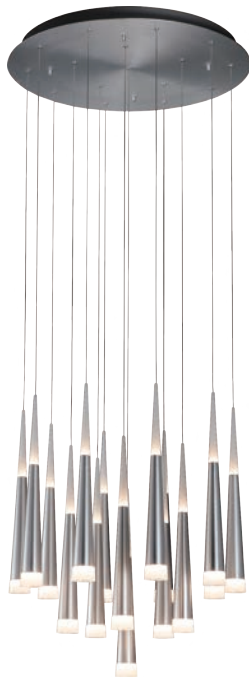

<b>PROJECT</b>			
<b>DATE</b>		<b>TYPE</b>	

PP120105-AL

PP120105-BG

PP120105-SDG

25.6"

## METEOR

**Materials:**  
Steel, Aluminum

**Lamp Shade:**  
Acrylic

**Finishes:**  
AL - Brushed Aluminum  
BG - Brushed Gold  
SDG - Satin Dark Gray

**Color Temp.:**  
3000K

**CRI (Ra):**  
≥90

**LED Rated Life:**  
≈50,000 Hours

**Dimming:**  
100% - 10%

**PP120105**

**Wattage:** 96W (16-light)  
**Voltage:** 100~130V  
**Total Lumens:** 8640  
**Delivered Lumens:** 3750

Dimmable with ELV or TRIAC Dimmer (Not Included)

PageOne Furnishing & Lighting Co., Ltd.