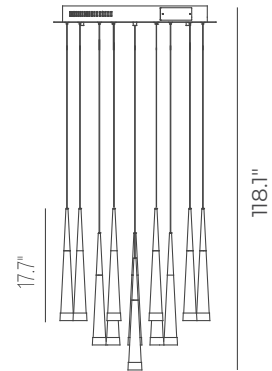

<b>PROJECT</b>			
<b>DATE</b>		<b>TYPE</b>	

PP120105-AL

PP120105-BG

PP120105-SDG

25.6"

## METEOR

**Materials:**  
Steel, Aluminum

**Lamp Shade:**  
Acrylic

**Finishes:**  
AL - Brushed Aluminum  
BG - Brushed Gold  
SDG - Satin Dark Gray

**Color Temp.:**  
3000K

**CRI (Ra):**  
≥90

**LED Rated Life:**  
≈50,000 Hours

**Dimming:**  
100% - 10%

**PP120105**

**Wattage:** 96W (16-light)  
**Voltage:** 100~130V  
**Total Lumens:** 8640  
**Delivered Lumens:** 3750

Dimmable with ELV or TRIAC Dimmer (Not Included)

PageOne Furnishing & Lighting Co., Ltd.