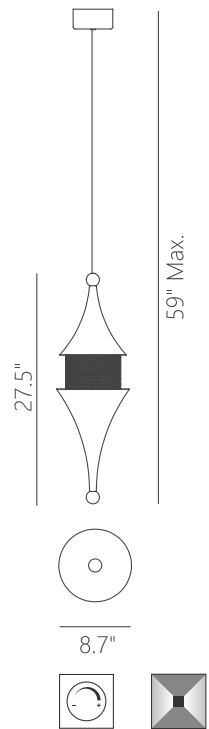

PROJECT			
DATE		TYPE	

PP121135-BMB/BC

CHESS

Material:
Aluminum

Diffuser:
Acrylic

Finishes:
BC -Brushed Champagne
BMB - Brushed Matte Black

Color Temp.:
3000K

CRI (Ra):
≥90

LED Rated Life:
≈50,000 Hours

Dimming:
100% - 10%

PP121135

Wattage:	15W
Voltage:	100~130V
Total Lumens:	1200
Delivered Lumens:	256

Dimmable with ELV or TRIAC Dimmer (Not Included)

PageOne Furnishing & Lighting Co., Ltd.