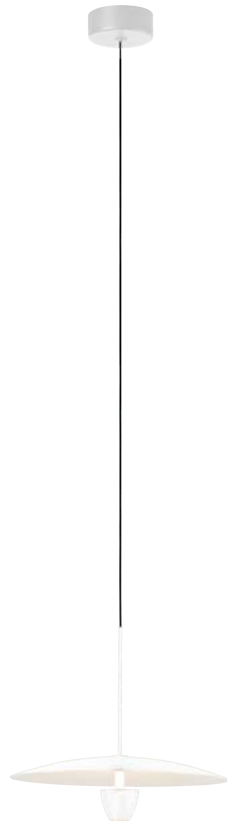

<b>PROJECT</b>			
<b>DATE</b>		<b>TYPE</b>	

PP121169-MH

PP121169-MB

## WILBUR

**Material:**  
Aluminum

**Optical Lens:**  
Glass

**Finishes:**  
MB - Matte Black  
MH - Matte White

**Color Temp.:**  
3000K

**CRI (Ra):**  
≥90

**LED Rated Life:**  
≈50,000 Hours

**Dimming:**  
100% - 10%

	<b>PP121169</b>
<b>Wattage:</b>	12W
<b>Voltage:</b>	100~130V
<b>Total Lumens:</b>	1050
<b>Delivered Lumens:</b>	857

MB finish is the only one in 59" OAH  
Dimmable with ELV or TRIAC Dimmer (Not Included)