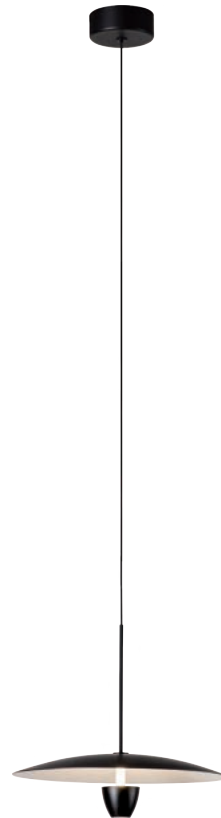

<b>PROJECT</b>			
<b>DATE</b>		<b>TYPE</b>	

PP121169-MH

PP121169-MB

## WILBUR

**Material:**  
Aluminum

**Optical Lens:**  
Glass

**Finishes:**  
MB - Matte Black  
MH - Matte White

**Color Temp.:**  
3000K

**CRI (Ra):**  
≥90

**LED Rated Life:**  
≈50,000 Hours

**Dimming:**  
100% - 10%

	<b>PP121169</b>
<b>Wattage:</b>	12W
<b>Voltage:</b>	100~130V
<b>Total Lumens:</b>	1050
<b>Delivered Lumens:</b>	857

MB finish is the only one in 59" OAH  
Dimmable with ELV or TRIAC Dimmer (Not Included)