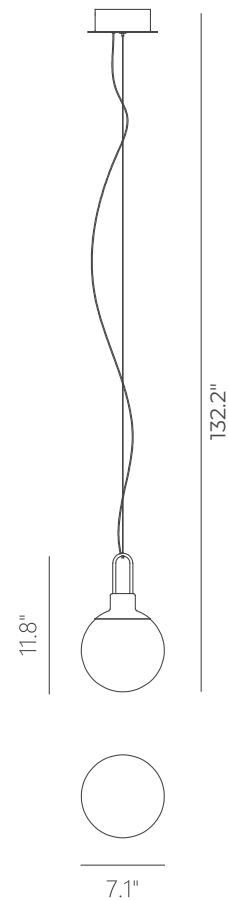

<b>PROJECT</b>			
<b>DATE</b>		<b>TYPE</b>	

PP121362-SDG/CG

## ESSENCE

<b>Materials:</b> Aluminum, Steel, Glass	<b>Color Temp.:</b> 3000K
<b>Lamp Shades:</b> CG - Crackle Glass	<b>CRI (Ra):</b> ≥90
<b>Finish:</b> SDG - Satin Dark Gray	<b>LED Rated Life:</b> ≈50,000 Hours
<b>Finish Details:</b> Antique Brass	<b>Dimming:</b> 100% - 10%