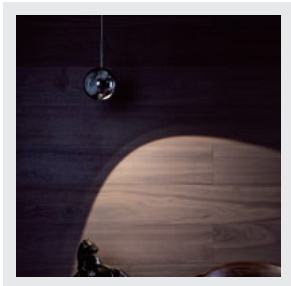

PROJECT			
DATE		TYPE	

PP121373-CM