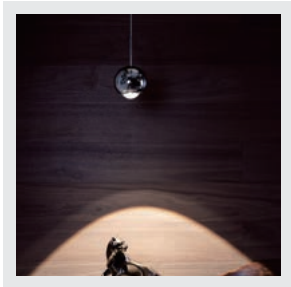

PROJECT			
DATE		TYPE	

PP121373-CM