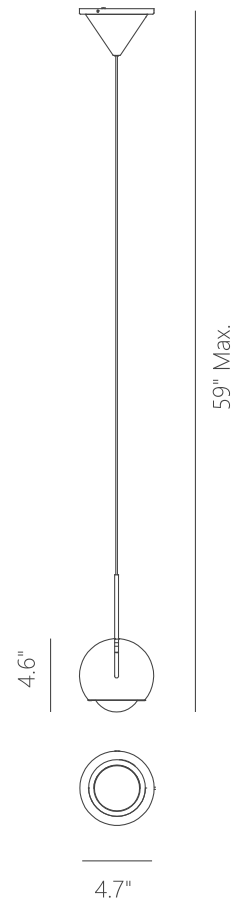

<b>PROJECT</b>			
<b>DATE</b>		<b>TYPE</b>	

PP121373-CM

## SECRET

<b>Material:</b> Steel	<b>Color Temp.:</b> 3000K
<b>Optical Lens:</b> Glass	<b>CRI (Ra):</b> ≥90
<b>Finish:</b> CM - Chrome	<b>LED Rated Life:</b> ≈50,000 Hours
	<b>Dimming:</b> 100% - 10%

	<b>PP121373</b>
<b>Wattage:</b>	7W
<b>Voltage:</b>	100~130V
<b>Total Lumens:</b>	700
<b>Delivered Lumens:</b>	245