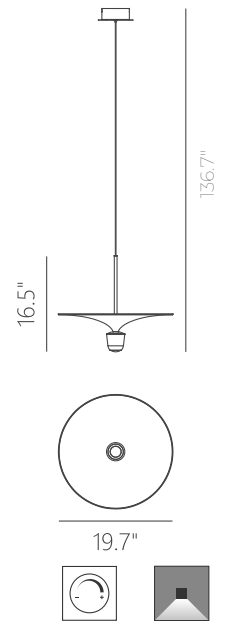

<b>PROJECT</b>			
<b>DATE</b>		<b>TYPE</b>	

PP121413-PW

## GRAVITY

<b>Material:</b> Aluminum	<b>Color Temp.:</b> 3000K
<b>Optical Lens:</b> Glass	<b>CRI (Ra):</b> ≥90
<b>Finish:</b> PW - Pure White	<b>LED Rated Life:</b> ≈50,000 Hours
<b>Finish Details:</b> Brushed Nickel Matte Black	<b>Dimming:</b> 100% - 10%

	<b>PP121413</b>
<b>Wattage:</b>	14W
<b>Voltage:</b>	100~130V
<b>Total Lumens:</b>	1050
<b>Delivered Lumens:</b>	857

Dimmable with ELV or TRIAC Dimmer (Not Included)