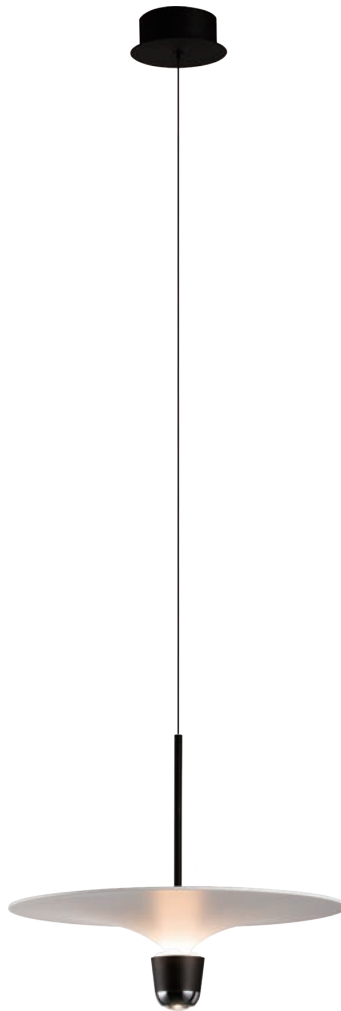

<b>PROJECT</b>			
<b>DATE</b>		<b>TYPE</b>	

PP121413-PW

## GRAVITY

<b>Material:</b> Aluminum	<b>Color Temp.:</b> 3000K
<b>Optical Lens:</b> Glass	<b>CRI (Ra):</b> ≥90
<b>Finish:</b> PW - Pure White	<b>LED Rated Life:</b> ≈50,000 Hours
<b>Finish Details:</b> Brushed Nickel Matte Black	<b>Dimming:</b> 100% - 10%

	<b>PP121413</b>
<b>Wattage:</b>	14W
<b>Voltage:</b>	100~130V
<b>Total Lumens:</b>	1050
<b>Delivered Lumens:</b>	857

Dimmable with ELV or TRIAC Dimmer (Not Included)