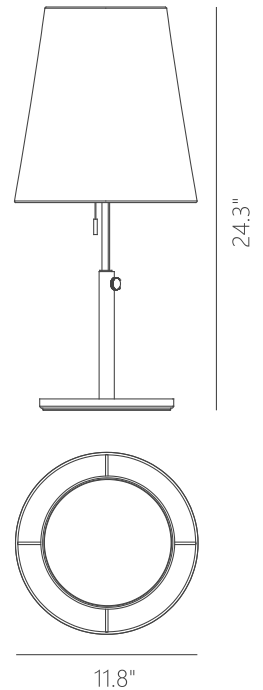

PROJECT			
DATE		TYPE	

PT040033-BC/WH

VERA

Materials:
Aluminum, Fabric

Lamp Shade:
WH - White

Finish:
BC - Brushed Champagne

PT040033

Wattage: 8W Max
E26 LED.