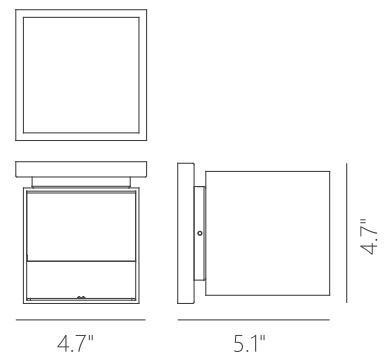

PANDORA

Materials:

Steel, Aluminum

Finishes:

AB - Antique Brass
AL - Brushed Aluminum
DT - Deep Taupe
MH - Matte White
SDG - Satin Dark Gray

Color Temp.:

3000K

CRI (Ra):

≥90

LED Rated Life:

≈50,000 Hours

Dimming:

100% - 10%

PW131010

Wattage:

11W

Voltage:

100~130V

Total Lumens:

450

Delivered Lumens:

220

Dimmable with ELV or TRIAC Dimmer (Not Included)

PageOne Furnishing & Lighting Co., Ltd.

Add.: 35 Fulton Way, Unit 1, Richmond Hill, ON L4B 2N4, CANADA

Tel.: +1 (905) 707-0004 Toll Free: +1-844-623-7278 Fax: +1 (905) 707-8444

E-mail: sales@pageonlighting.com

Website: www.pageonlighting.com