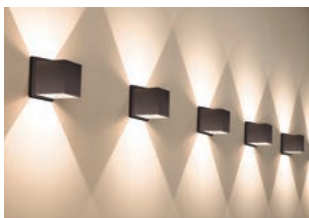

PANDORA

Materials:

Steel, Aluminum

Finishes:

AB - Antique Brass
AL - Brushed Aluminum
DT - Deep Taupe
MH - Matte White
SDG - Satin Dark Gray

Color Temp.:

3000K

CRI (Ra):

≥90

LED Rated Life:

≈50,000 Hours

Dimming:

100% - 10%

PW131010

Wattage:

11W

Voltage:

100~130V

Total Lumens:

450

Delivered Lumens:

220

Dimmable with ELV or TRIAC Dimmer (Not Included)

PageOne Furnishing & Lighting Co., Ltd.

Add.: 35 Fulton Way, Unit 1, Richmond Hill, ON L4B 2N4, CANADA

Tel.: +1 (905) 707-0004 Toll Free: +1-844-623-7278 Fax: +1 (905) 707-8444

E-mail: sales@pageonlighting.com

Website: www.pageonlighting.com