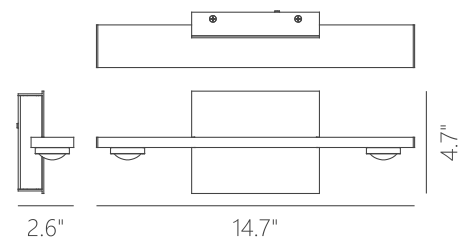

AURORA

Material:
Aluminum

Optical Lens:
Acrylic

Finishes:
AL - Brushed Aluminum
BC - Brushed Champagne
MH - Matte White
SBB - Satin Brushed Black

Color Temp.:
3000K

CRI (Ra):
≥90

LED Rated Life:
≈50,000 Hours

Dimming:
100% - 10%

PW131325

Wattage: 6W
Voltage: 100~130V
Total Lumens: 420
Delivered Lumens: 304

Can be mounted in any direction
Dimmable with ELV or TRIAC Dimmer (Not Included)

PageOne Furnishing & Lighting Co., Ltd.

Add.: 35 Fulton Way, Unit 1, Richmond Hill, ON L4B 2N4, CANADA
Tel.: +1 (905) 707-0004 Toll Free: +1-844-623-7278 Fax: +1 (905) 707-8444
E-mail: sales@pageonlighting.com Website: www.pageonlighting.com