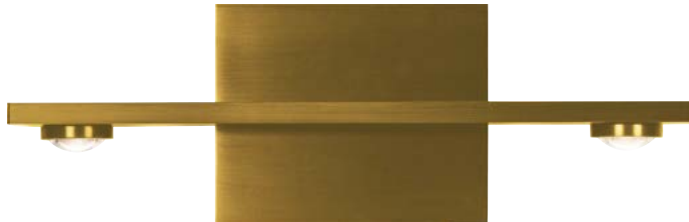

PROJECT			
DATE		TYPE	

PW131325-MH

PW131325-BC

PW131325-AL

PW131325-SBB

AURORA

Material:
Aluminum

Optical Lens:
Acrylic

Finishes:
AL - Brushed Aluminum
BC - Brushed Champagne
MH - Matte White
SBB - Satin Brushed Black

Color Temp.:
3000K

CRI (Ra):
≥90

LED Rated Life:
≈50,000 Hours

Dimming:
100% - 10%

PW131325

Wattage: 6W
Voltage: 100~130V
Total Lumens: 420
Delivered Lumens: 304