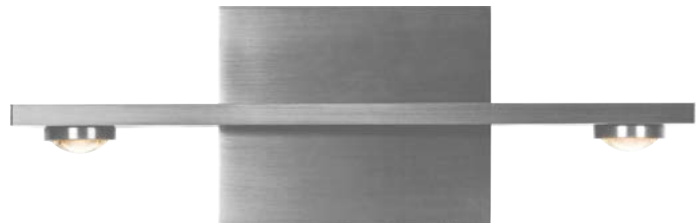

PROJECT			
DATE		TYPE	

PW131325-MH

PW131325-BC

PW131325-AL

PW131325-SBB

AURORA

Material:
Aluminum

Optical Lens:
Acrylic

Finishes:
AL - Brushed Aluminum
BC - Brushed Champagne
MH - Matte White
SBB - Satin Brushed Black

Color Temp.:
3000K

CRI (Ra):
≥90

LED Rated Life:
≈50,000 Hours

Dimming:
100% - 10%

PW131325

Wattage: 6W
Voltage: 100~130V
Total Lumens: 420
Delivered Lumens: 304